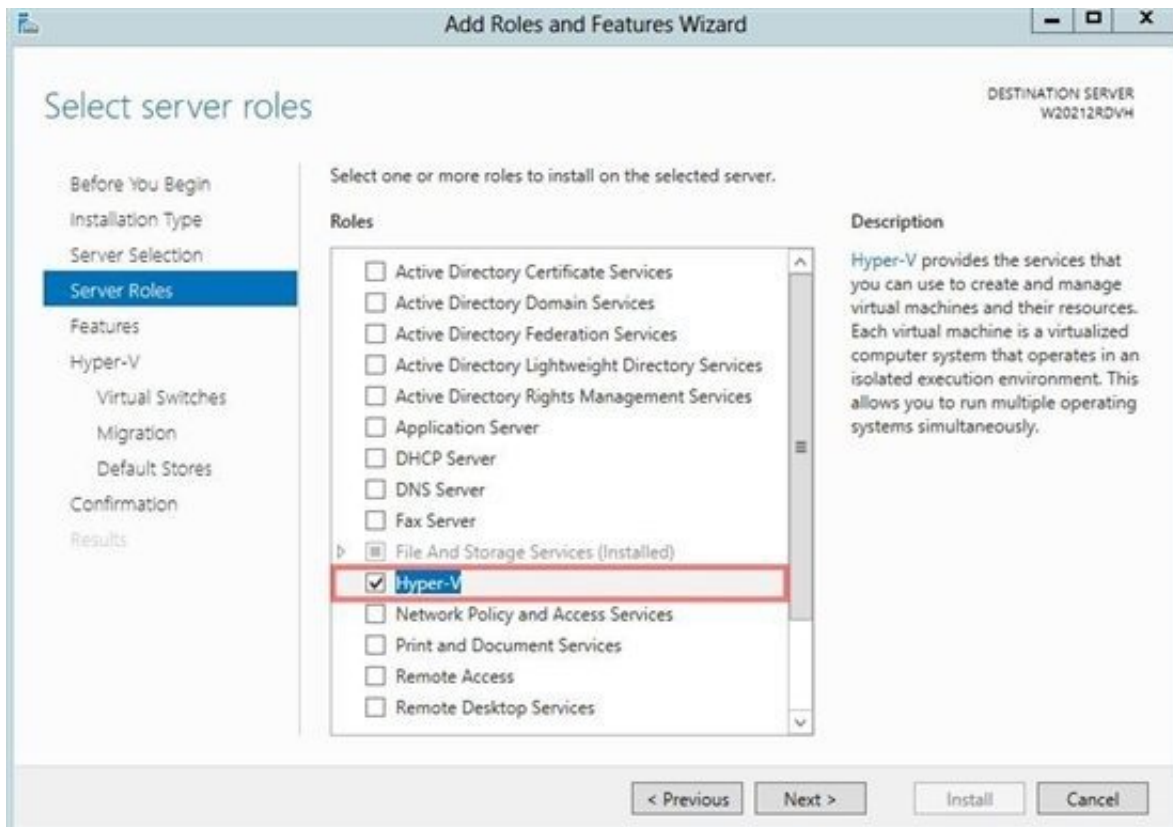

[How Microsoft Improves Remote Management In Windows Server 8](#)

[How Microsoft Improves Remote Management In Windows Server 8](#)

---

Windows Server 2008 R2 builds upon Microsoft's virtualization strategy by ... Improved remote access and branch office experience .... Windows: The built-in Remote Desktop (RDP) feature in Windows is a convenient ... directly to your feedback, we'll use this information to improve our online Help. ... a Microsoft Remote Desktop Services group policy setting in Active Directory. ... Windows Management and Scripting In Windows Server 2008 R2, the grace .... Applies To: Microsoft Hyper-V Server 2016, Windows Server 2016, Microsoft ... how RemoteFX improves the user experience when running Windows 7 and ... vGPU. for Windows Server 2008 R2 \ Configure RemoteFX (Enable) Remote 20 Apr ... to Manage Windows 2012 RDS USB Drive Redirection Windows Server 2012 ...

[Wondershare](#)

[PDFelement Pro Crack TORRENT](#)

[My Brother...Nikhil \[2005 – FLAC\]](#)

This definition explains the meaning of the Microsoft Windows Server OS and its ... to add and manage server roles and features on local and remote machines. ... Windows Server 2008 came in four editions: Standard, Enterprise, Datacenter ... its Windows 7 kernel for this server operating system and touted its improved ... [Gay Bombing in Atlanta by Jon Michaelsen](#)